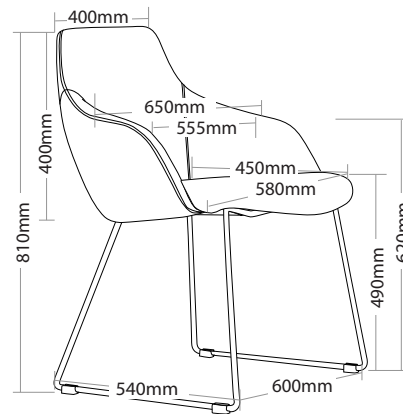

R7 BREAKOUT SEATING

OSCAR

FEATURES

- » High density foam
- » Sled base chrome frame
- » Plywood shell
- » Available in Sega charcoal and red only
- » Minor assembly required
- » Suitable for indoor use only
- » 5 year warranty
- » Weight limit is 130kg

COLOUR

INDOOR USE ONLY

✗ Do not use as a step ladder

OSCAR